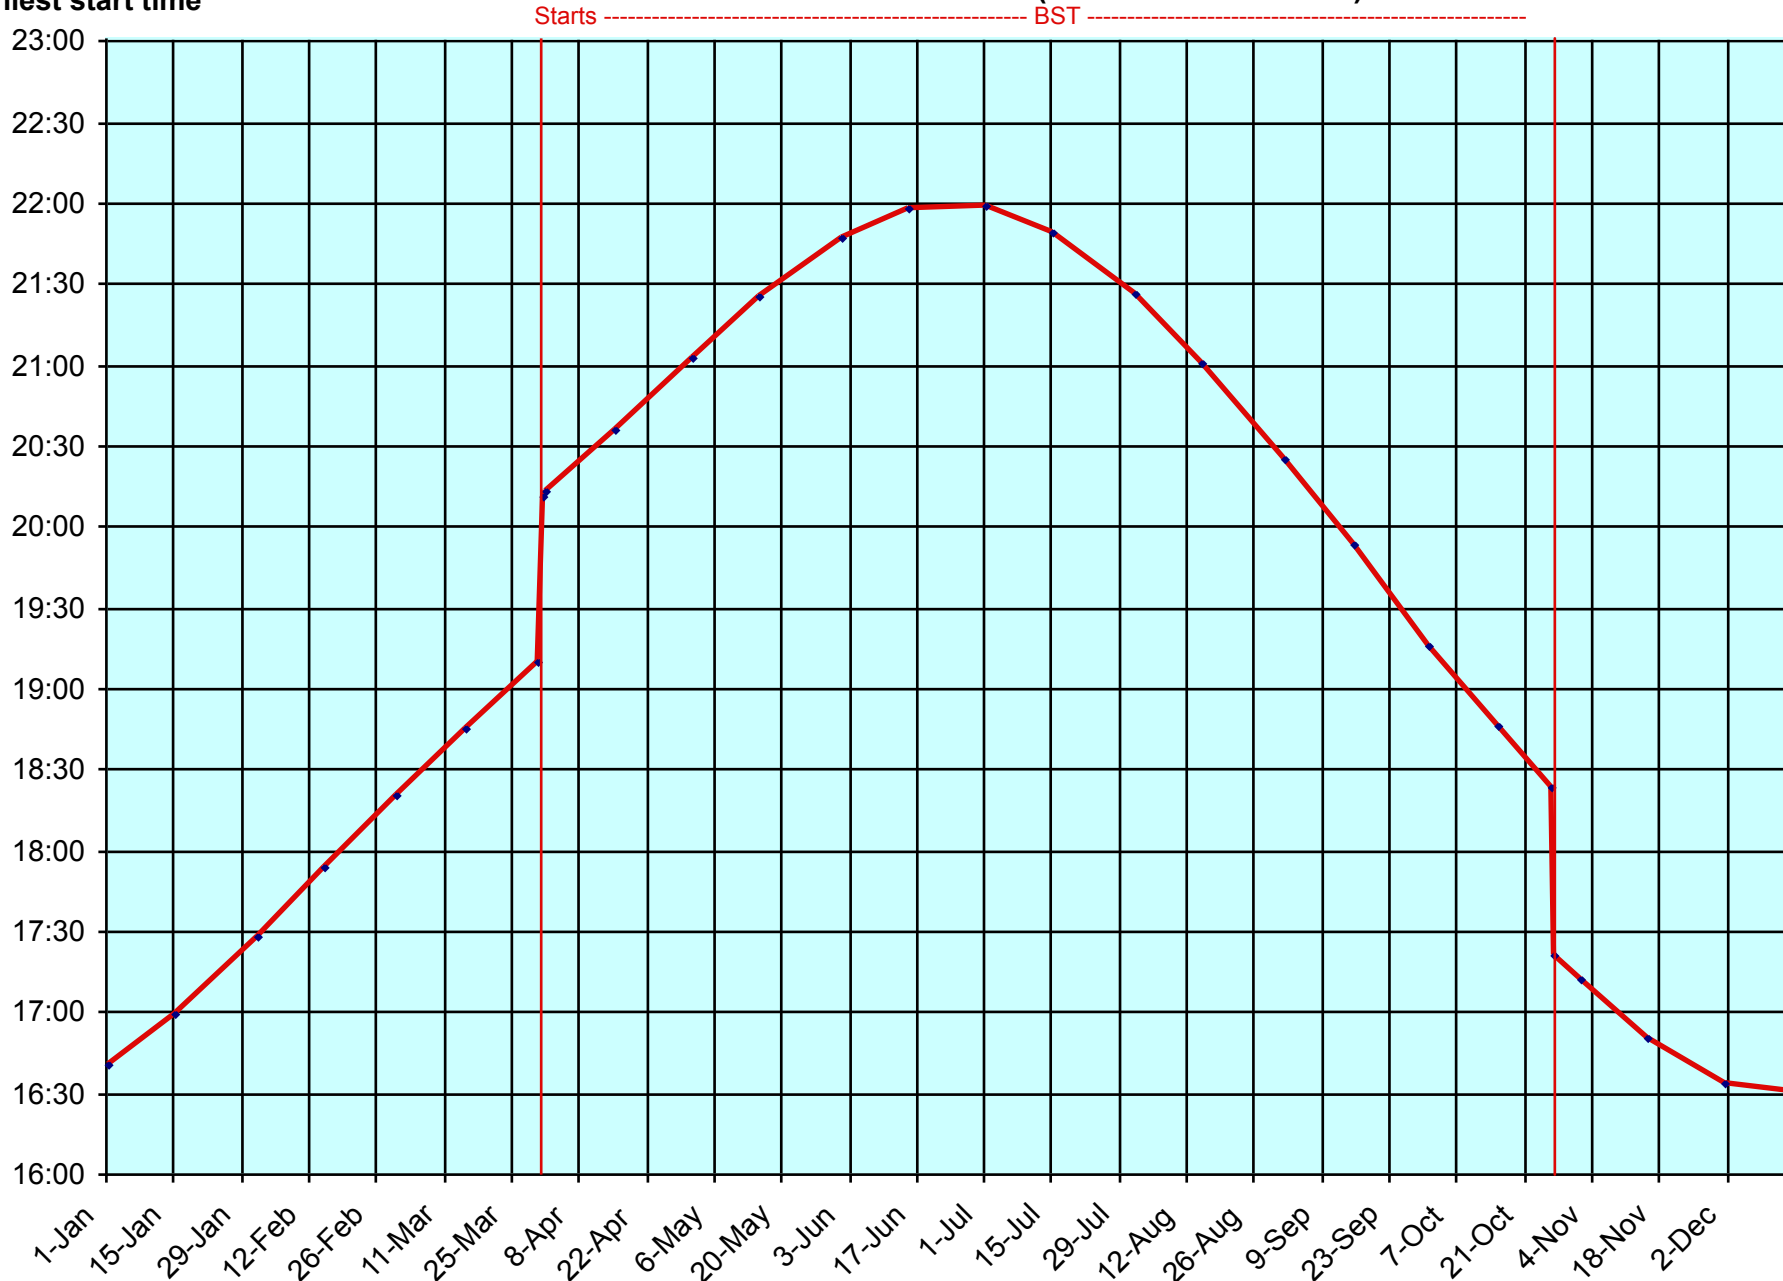

Earliest start time

Outdoor film earliest start time (sunset + 30 minutes)

Date